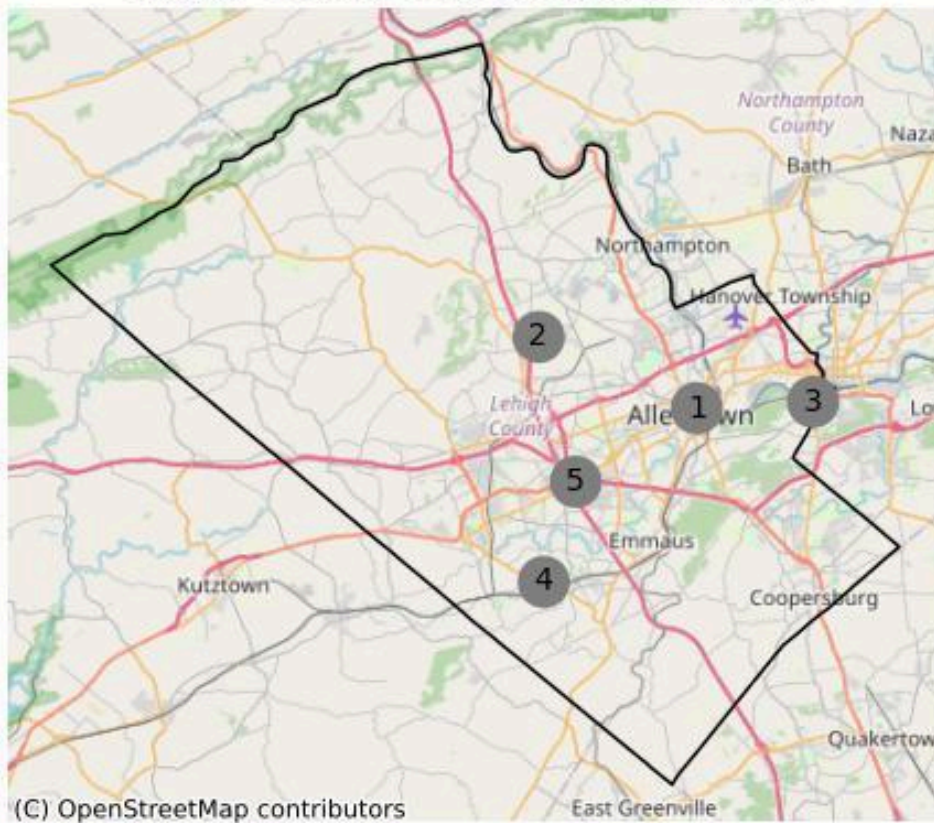

Ballot Return Locations in Lehigh County

Map	Location Name	Address	Hours	Location type
1	Lehigh County Government Center	17 S. 7th St., Allentown, Pennsylvania, 18101	Monday to Friday 8AM to 4PM	County Election Office
1	Lehigh County Government Center	17 S. 7th St., Allentown, Pennsylvania, 18101	Accessible 24/7 until 8:00 p.m. on Election Day, Nov. 5	Dropbox
2	Whitehall Township Municipal Building	3219 MacArthur Road, Whitehall, PA 18052	Monday - Friday - 8:00 a.m. - 4:00 p.m.	Dropbox
3	Fountain Hill Borough Building	941 Long Street, Fountain Hill, PA 18105	Monday - Friday - 8:30 a.m. - 4:30 p.m.	Dropbox
4	Macungie Borough Building	21 Locust Street, Macungie, PA 18062	Monday - Friday - 8:00 a.m. - 4:30 p.m.	Dropbox
5	Lehigh County Authority (LCA) Lobby	1053 Spruce Road, Allentown, PA 18106	Monday - Friday - 8:15 a.m. - 4:45 p.m.	Dropbox